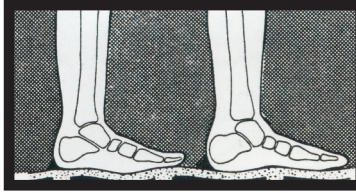

Standers Choice[®] Health Mats

Your employees' aching feet can be hurting your **BOTTOM LINE!**

The Anti-Fatigue Safety Mat with a Difference.

When Employee Performance Matters...

Features:	Standers Choice	Air/Rug Mat
Beveled Safety Edge	Yes	No
Medically Proven to Improve Circulation	Yes	No
APMA Seal	Yes	No
Custom Sizes	Yes	Yes
Color Choices	Indigo, Midgray, Café Mocha, Wheat, Diamond Plate Black, Diamond Plate Gray, Steel Gray, Silver Gray, Oak, Aqua	Black, Gray
Average Life Cycle	2-4 Years	6mo - 1 Year
Anti Static Available	Yes	No
Ground Wire Available	Yes	No
Direct from Manufacturer	Yes	No
Dedicated Mat Specialist	Yes	No